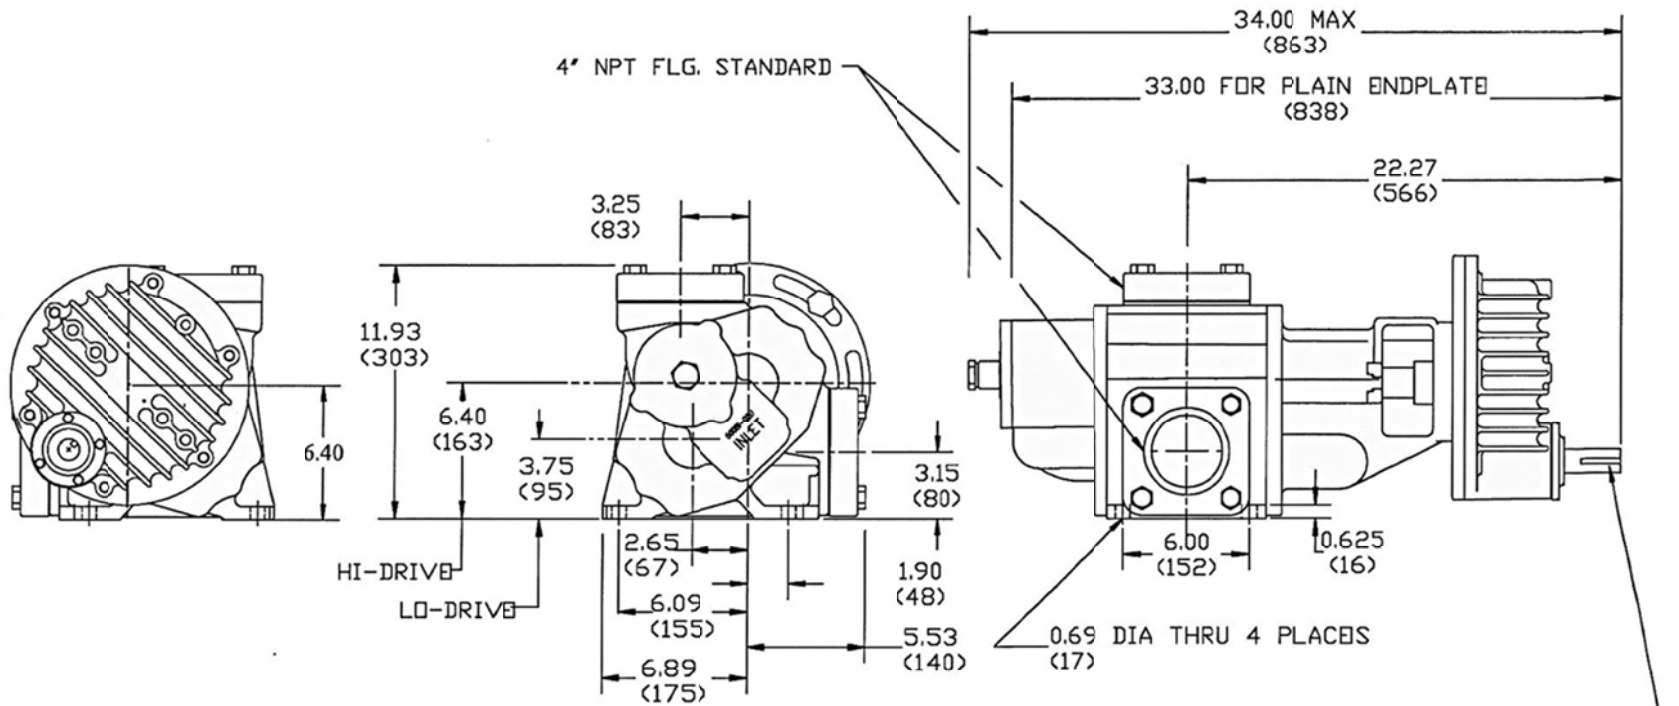

RANGER Inc.

NOT TO SCALE
 OPTIONS: 4" NPT 90° ELBOW
 3" NPT FLANGE
 3" NPT 90° ELBOW

SERIES 489P-M, GBF, GBFRV

XX.XX = DIM. IN INCHES
 (XXX) = DIM. IN mm