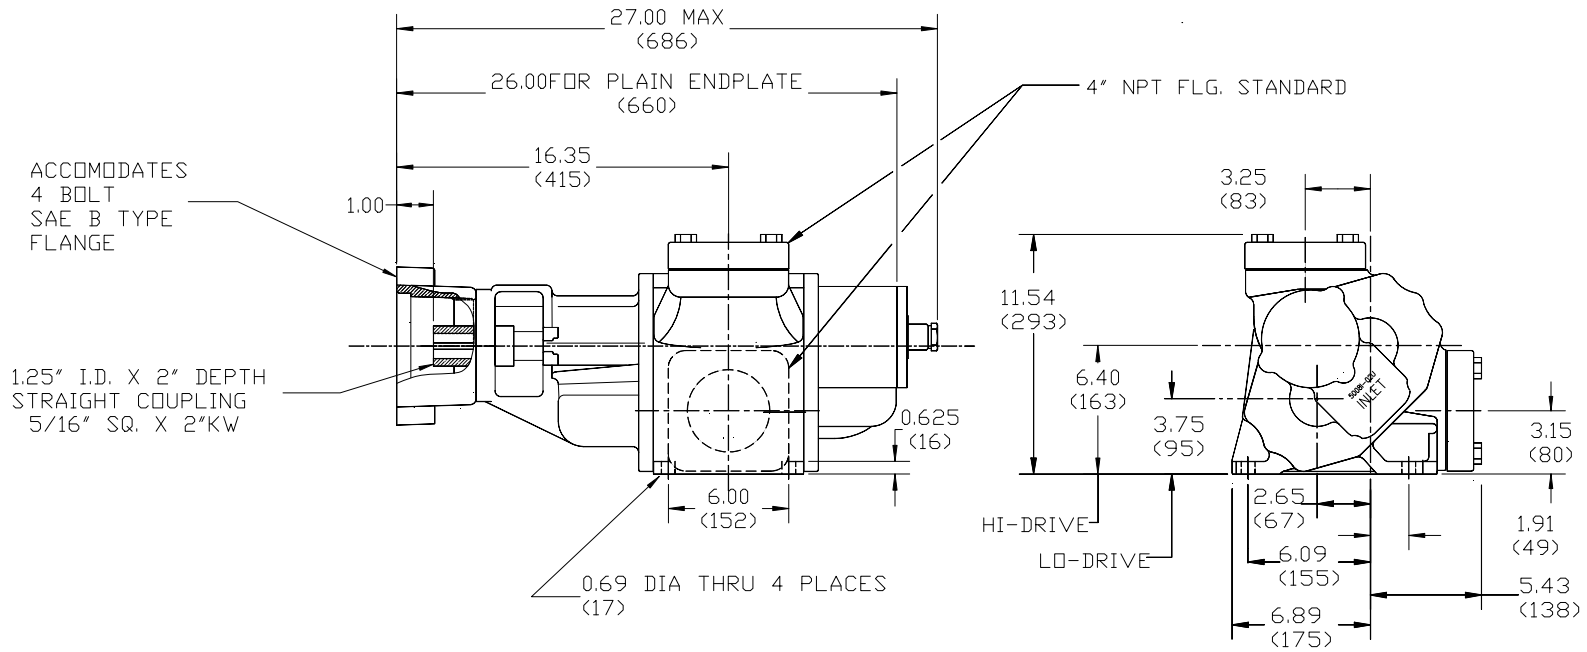

RANGER Inc.

NOT TO SCALE
 OPTIONS: 4" NPT 90° ELBOW
 3" NPT FLANGE
 3" NPT 90° ELBOW

SERIES 489P-M HHF, HHFRV

XX.XX = DIM. IN INCHES
 (XXX) = DIM. IN mm