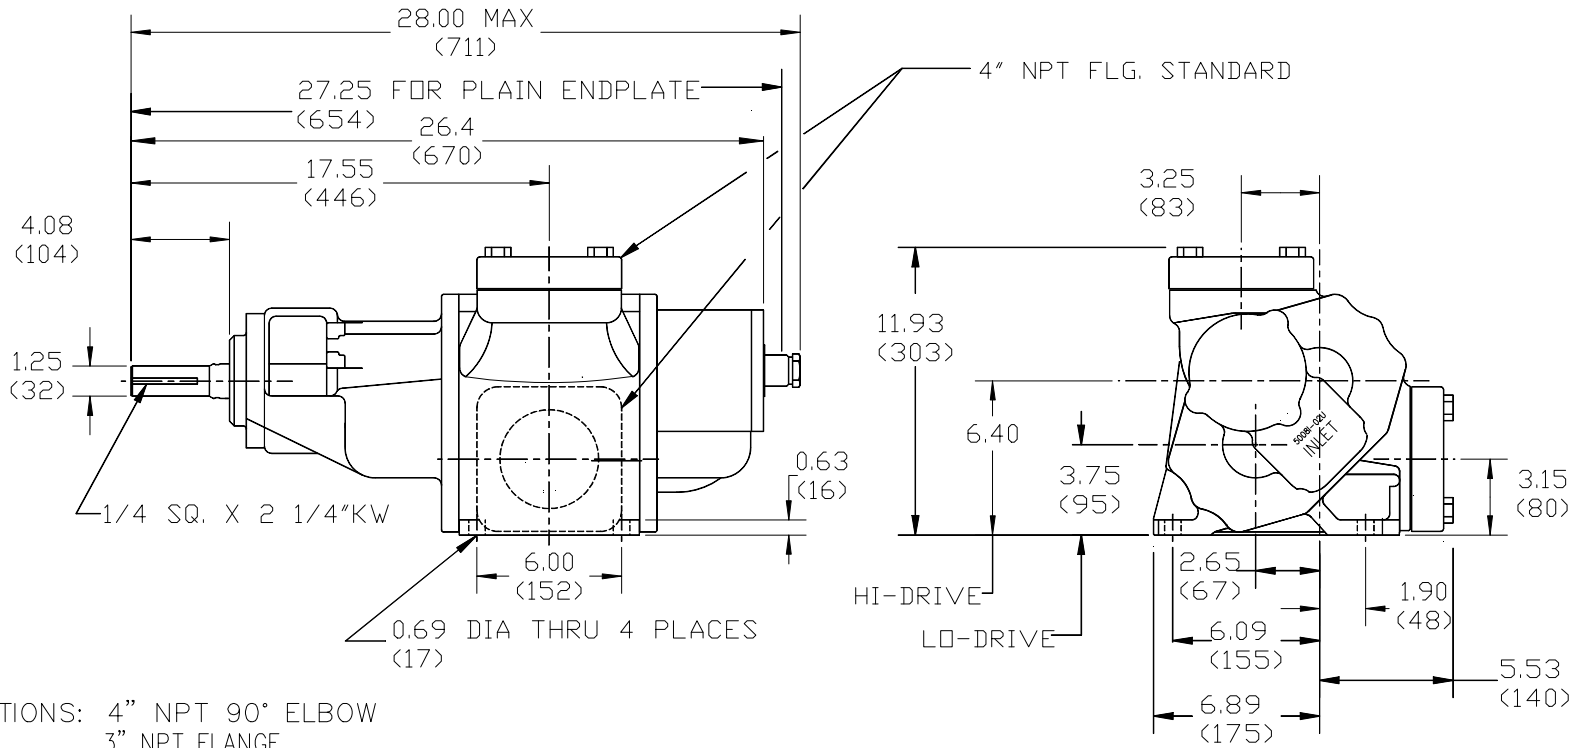

RANGER Inc.

OPTIONS: 4" NPT 90° ELBOW
3" NPT FLANGE
3" NPT 90° ELBOW

SERIES 489P-M HBF, HBFRV

XX.XX = DIM. IN INCHES
(XXX) = DIM. IN mm

#