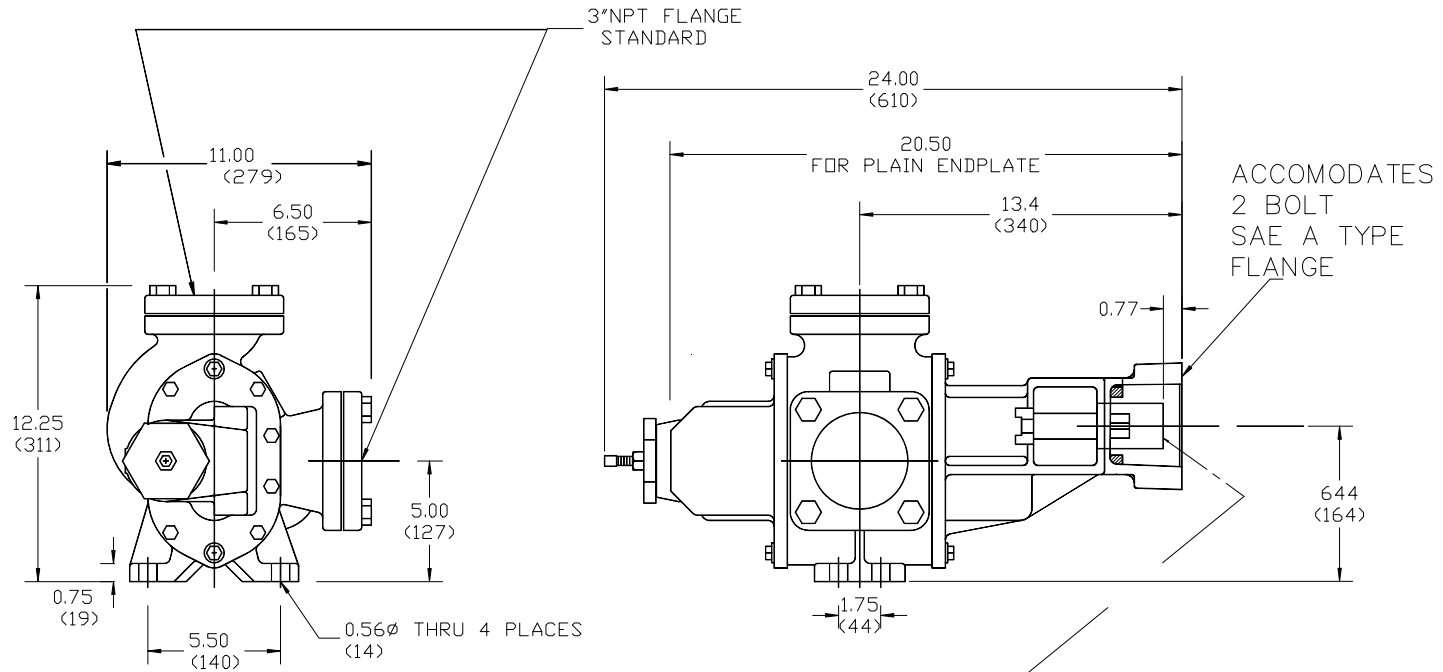

RANGER INC.

OPTIONS: 3" NPT 90° ELBOW
4" NPT FLANGE
4" NPT 90° ELBOW

1" I.D. X 1.4375 DEPTH
STRAIGHT COUPLING
1/4 SQ. X 1.4375 KW

SERIES 229P-229M HHFRV

XX.XX = DIM. IN INCHES
(XXX) = DIM. IN mm