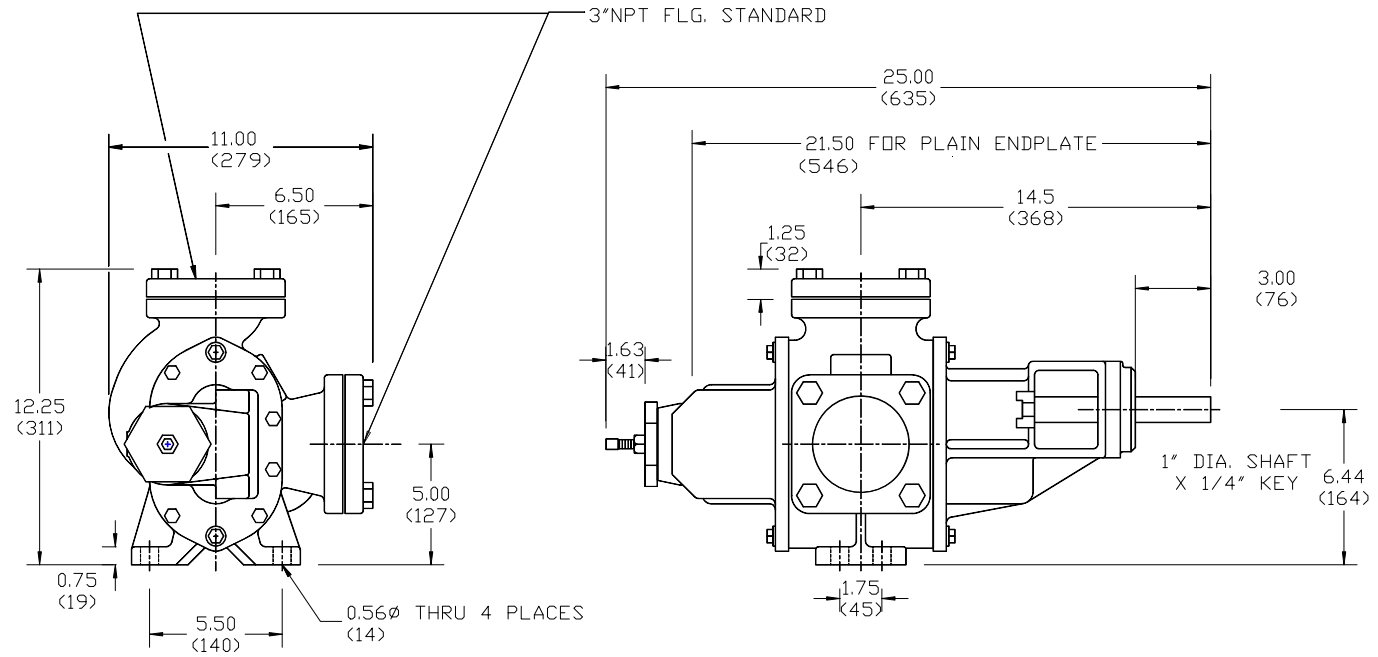

# RANGER Inc.

OPTIONS: 3" NPT 90° ELBOW  
4" NPT FLANGE  
4" NPT 90° ELBOW

SERIES 229P-229M HBF, HBFRV

XX.XX = DIM. IN INCHES  
(XXX) = DIM. IN mm

#