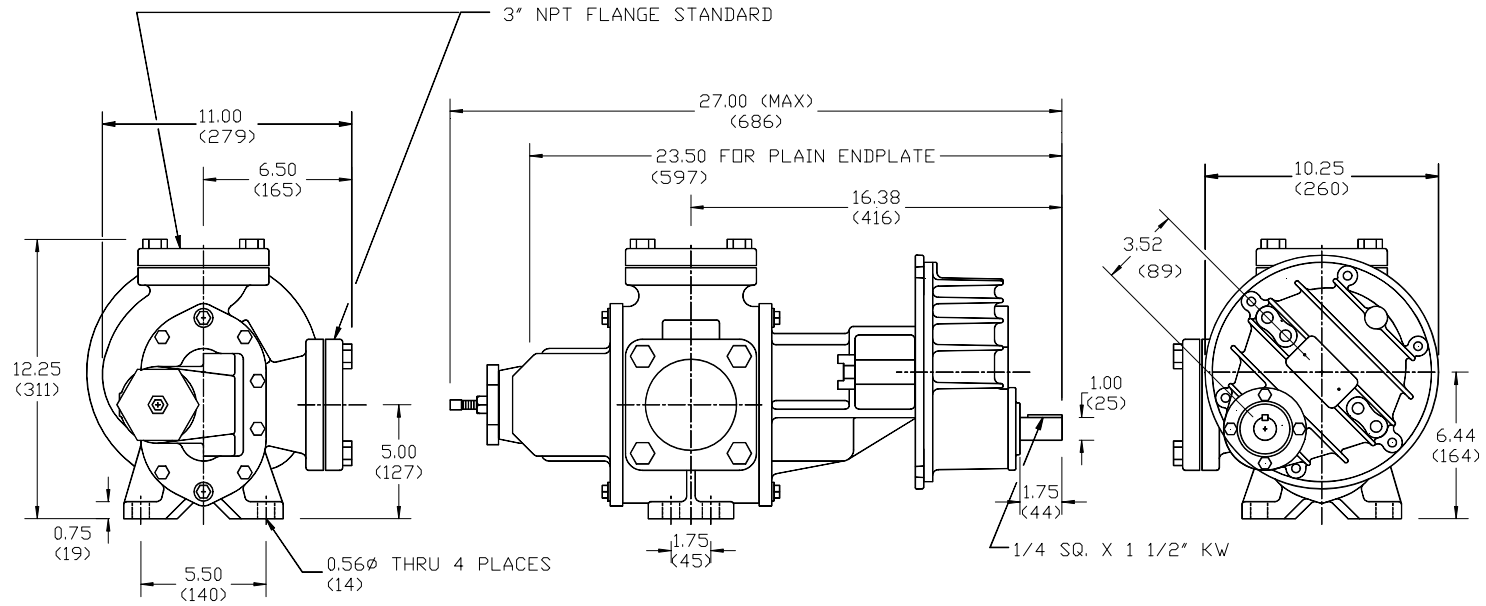

RANGER Inc.

OPTIONS: 3" NPT 90° ELBOW
 4" NPT FLANGE
 4" NPT 90° ELBOW

SERIES 229P-229M GBF, GBFRV

XX.XX = DIM. IN INCHES
 (XXX) = DIM. IN mm

#