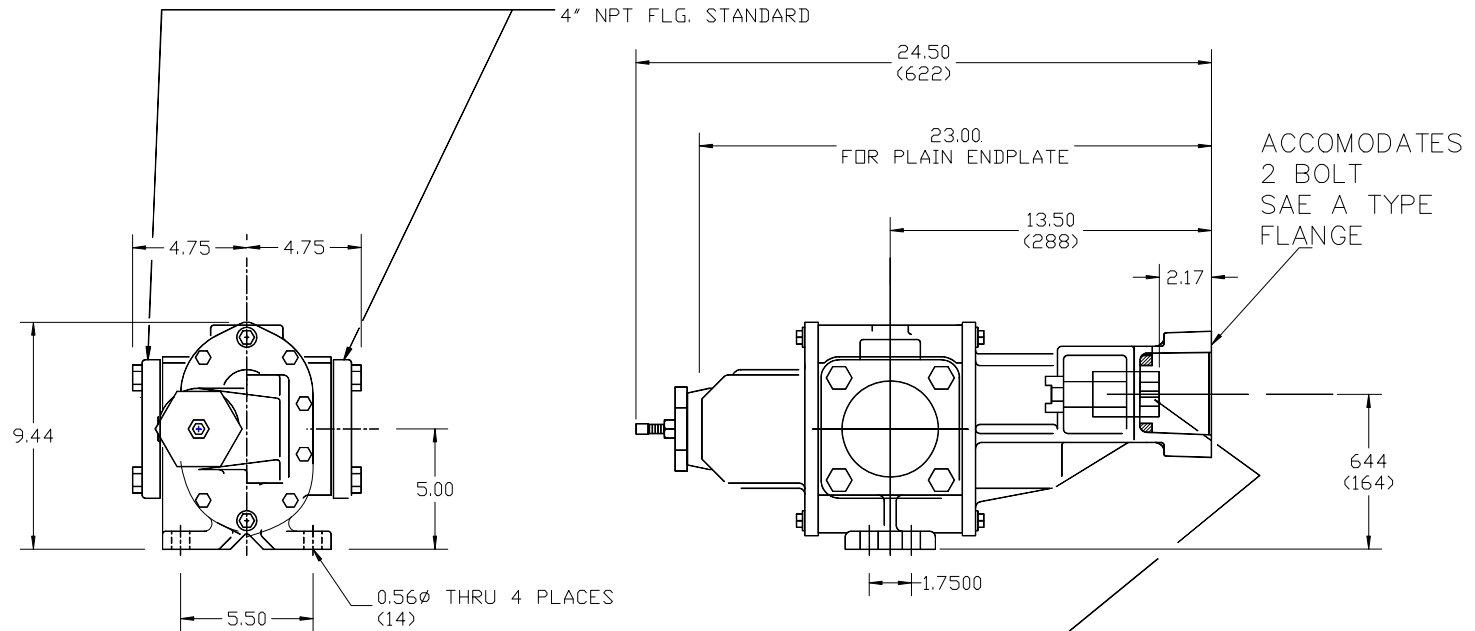

RANGER Inc.

OPTIONS: 4" NPT 90° ELBOW
3" NPT FLANGE
3" NPT 90° ELBOW

SERIES 228P-228M HHF HHFRV

XX.XX = DIM. IN INCHES
(XXX) = DIM. IN mm

#