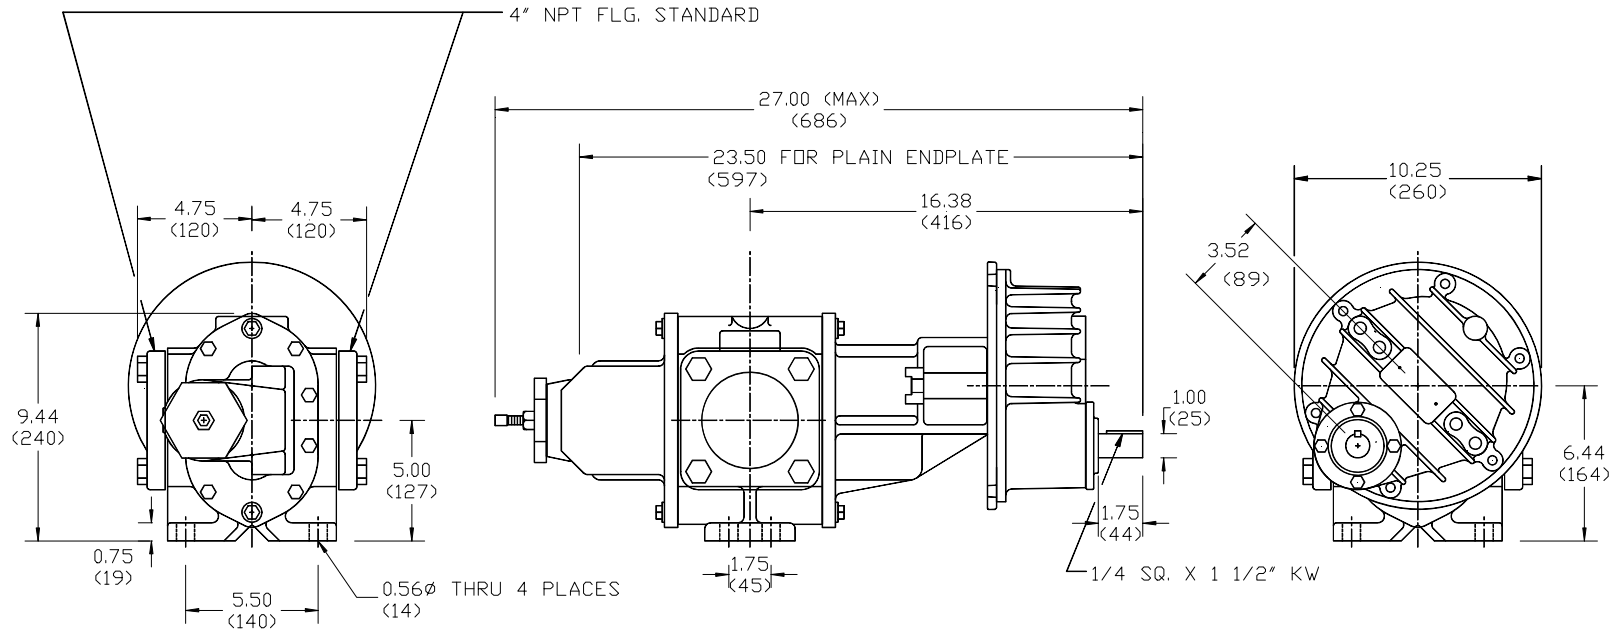

RANGER Inc.

OPTIONS: 4" NPT 90° ELBOW
3" NPT FLANGE
3" NPT 90° ELBOW

SERIES 228P-228M GBF, GBFRV

XX.XX = DIM. IN INCHES
(XXX) = DIM. IN mm

#