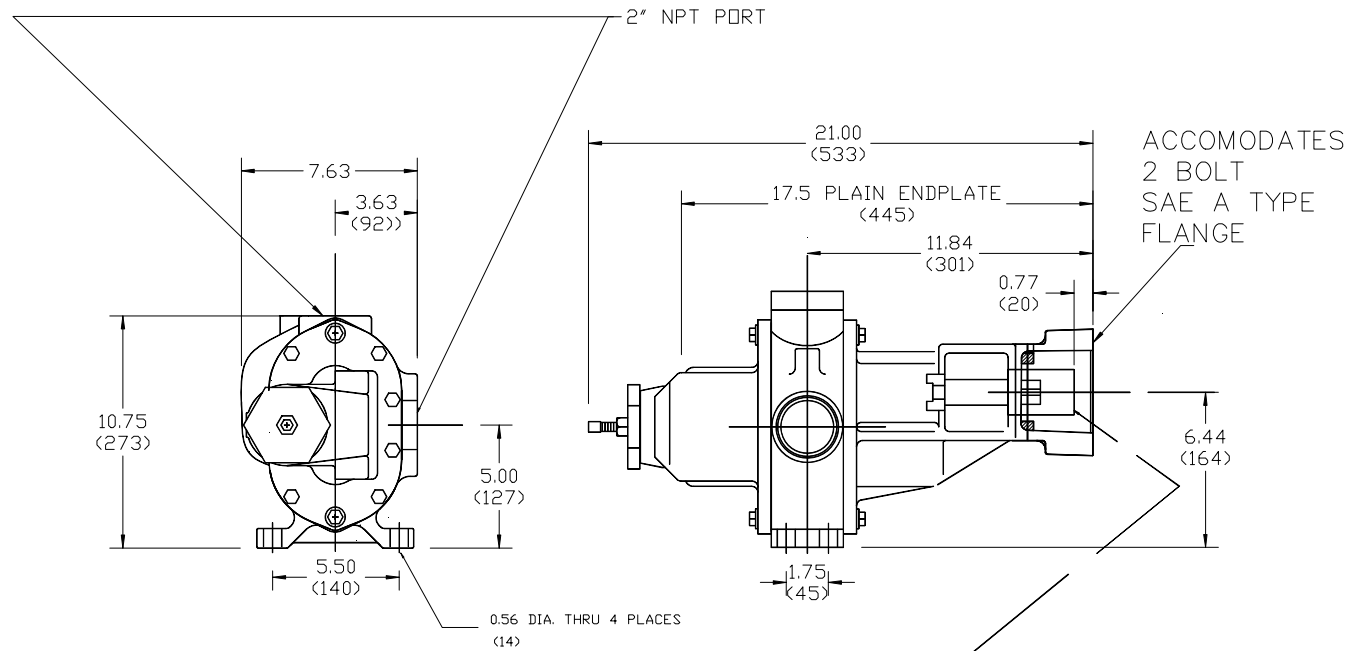

RANGER Inc.

1" I.D. X 1.4375 DEPTH
STRAIGHT COUPLING
1/4 SQ. X 1.4375 KW

XX.XX = DIM. IN INCHES
(XXX)= DIM. IN mm

SERIES 119P-119M HH, HHRV

#