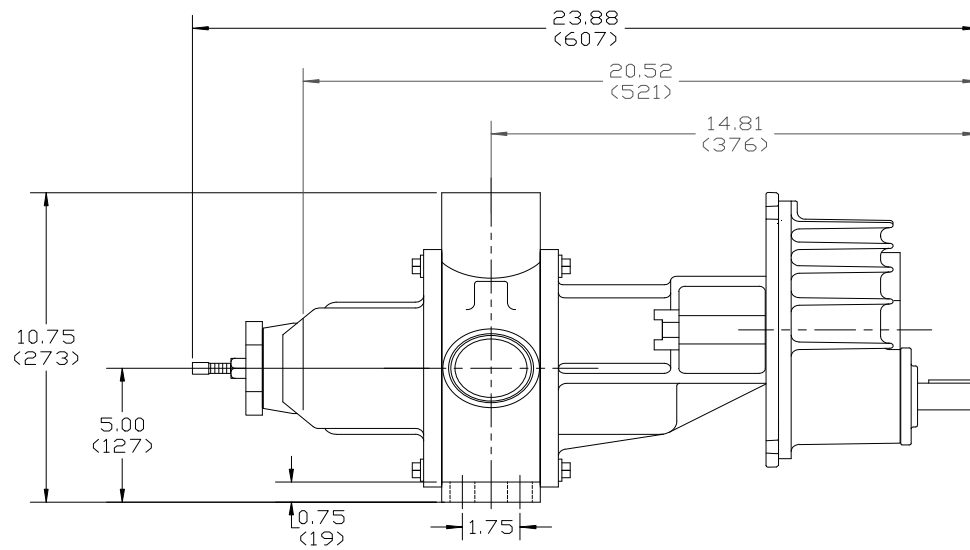

RANGER Inc.

SERIES 119P-119M GB, GBRV

XX.XX = DIM. IN INCHES
(XXX) = DIM. IN mm